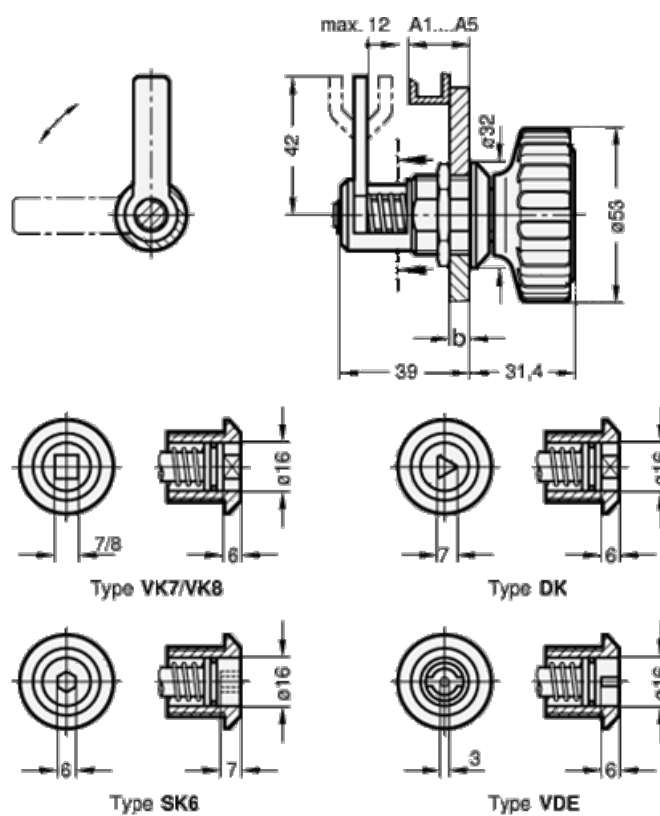

Article number: 201161SK6A4

Description: E+G Door lock GN 116.1-SK6-A4
SK6 with hexagon A/F6

Measures

b max = 12
Door + frame thickness = 27-39